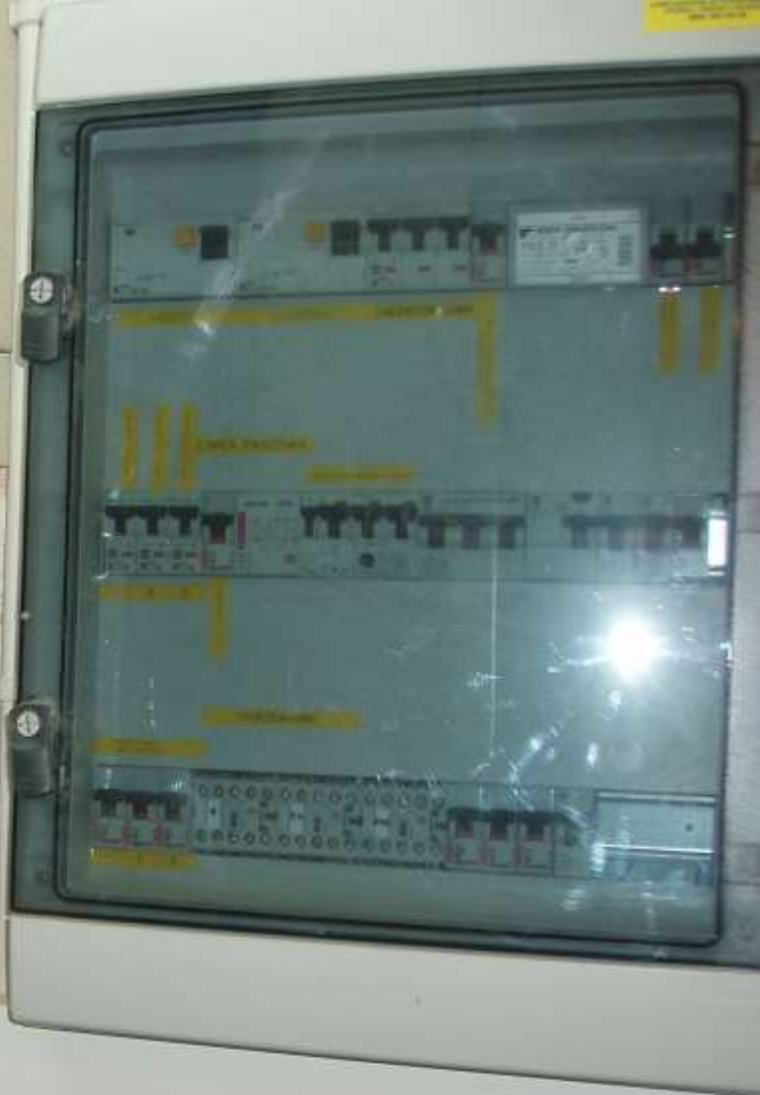

**HODOWCA** Sp. z o.o.

 **HODOWCA**

SAZANIE, FERM

65 300

POD NAPIĘCIEM

KORAL FS

**HODOWCA** Sp. z o.o.

Panel of electrical controls featuring a 4x4 grid of indicator lights (red, green, yellow) and a 4x4 grid of black rotary switches. Below this grid are two columns of additional controls, including a green and yellow indicator light, and two columns of black rotary switches and indicator lights.

HDS 1291 ST

**KÄRCHER**