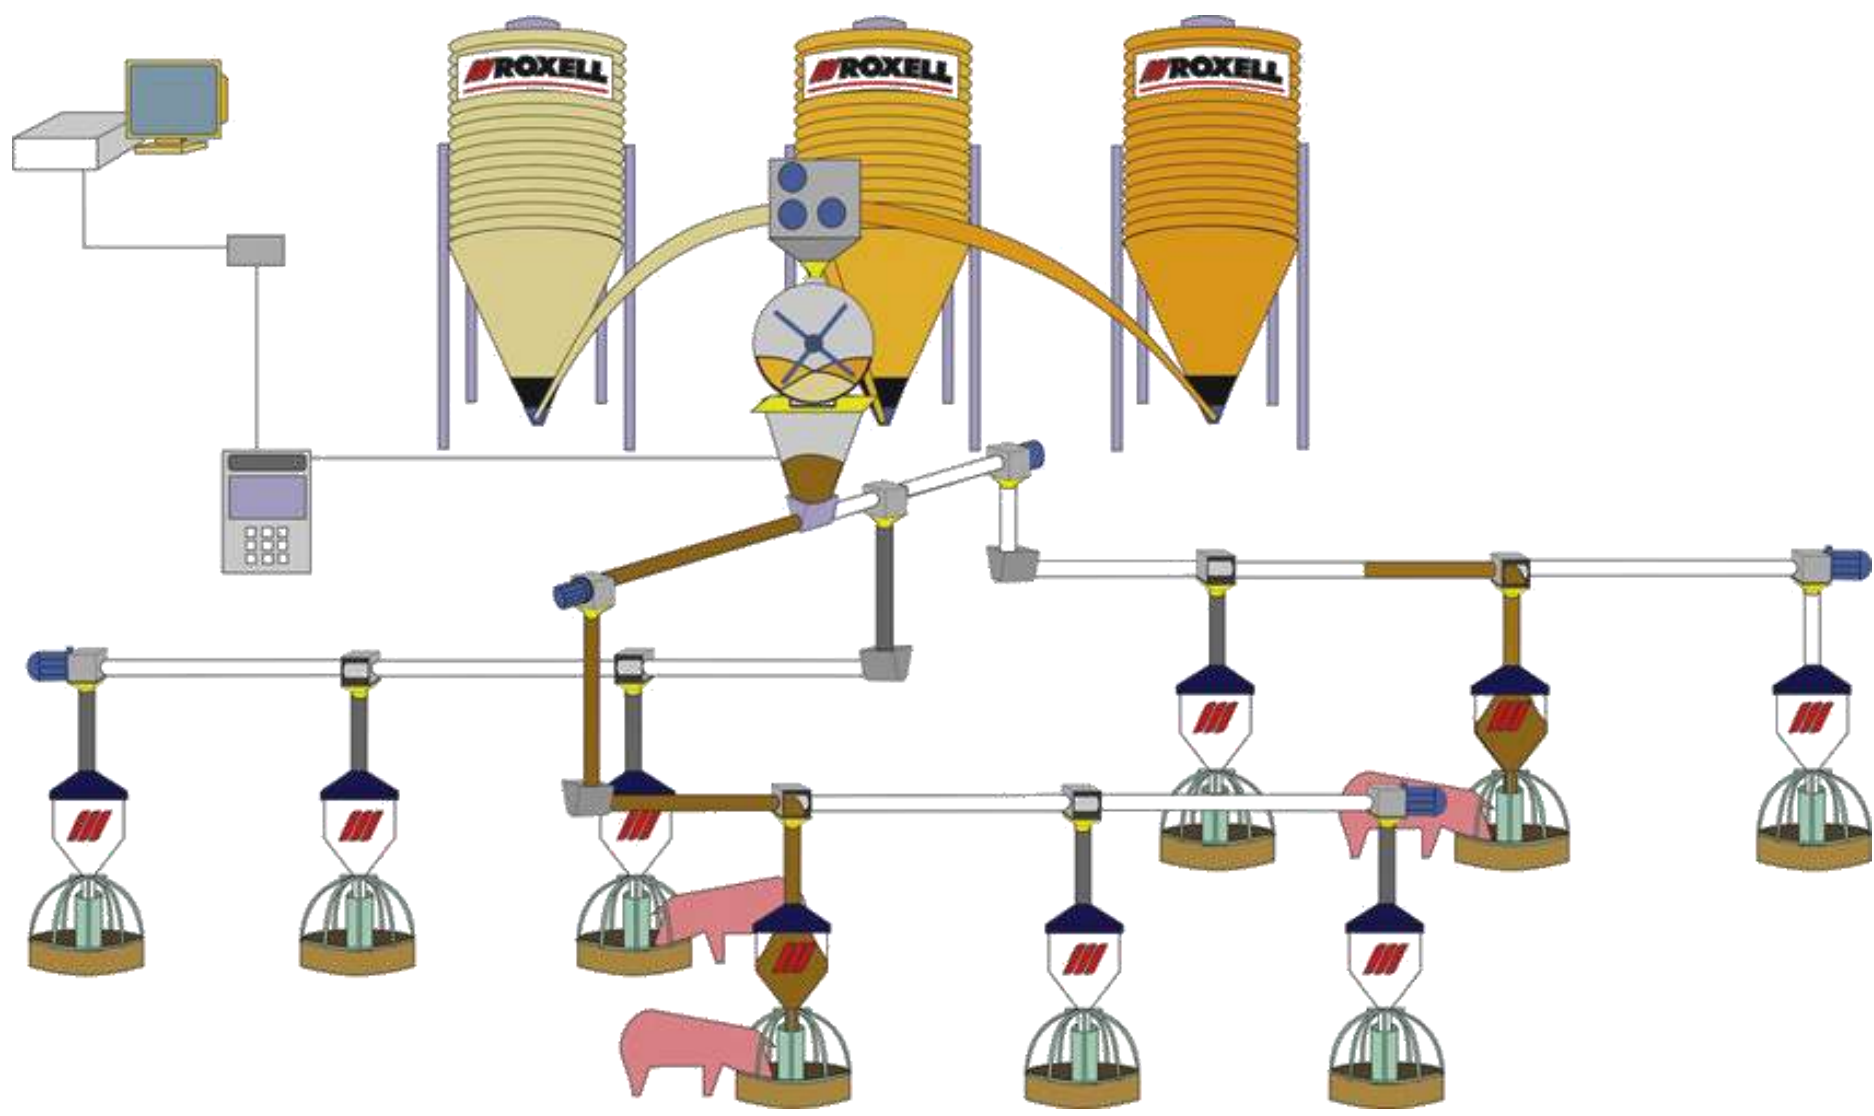

**HODOWCA** Sp. z o.o.

 **HODOWCA**

SAZANIE, FERM

65 300

POD NAPIĘCIEM

KORAL FS

**HODOWCA** Sp. z o.o.

Panel of electrical controls featuring a 4x4 grid of indicator lights (red, green, yellow) and a 4x4 grid of black rotary switches. Below this grid are two columns of additional controls, including a green and yellow indicator light, and two columns of black rotary switches and indicator lights.

POD NAPIĘCIEM

**HODOWCA** Sp. z o.o.

**HODOWCA**  
HODOWCA SYSTEMS LTD.

**HODOWCA**  
HODOWCA SYSTEMS LTD.  
**Fancom**<sup>®</sup>  
forward thinking

**ODOWCA**

WYPOSAŻANIE FERM

058/682-68-56

KÄRCHER

HDS 1291 ST

**KÄRCHER**