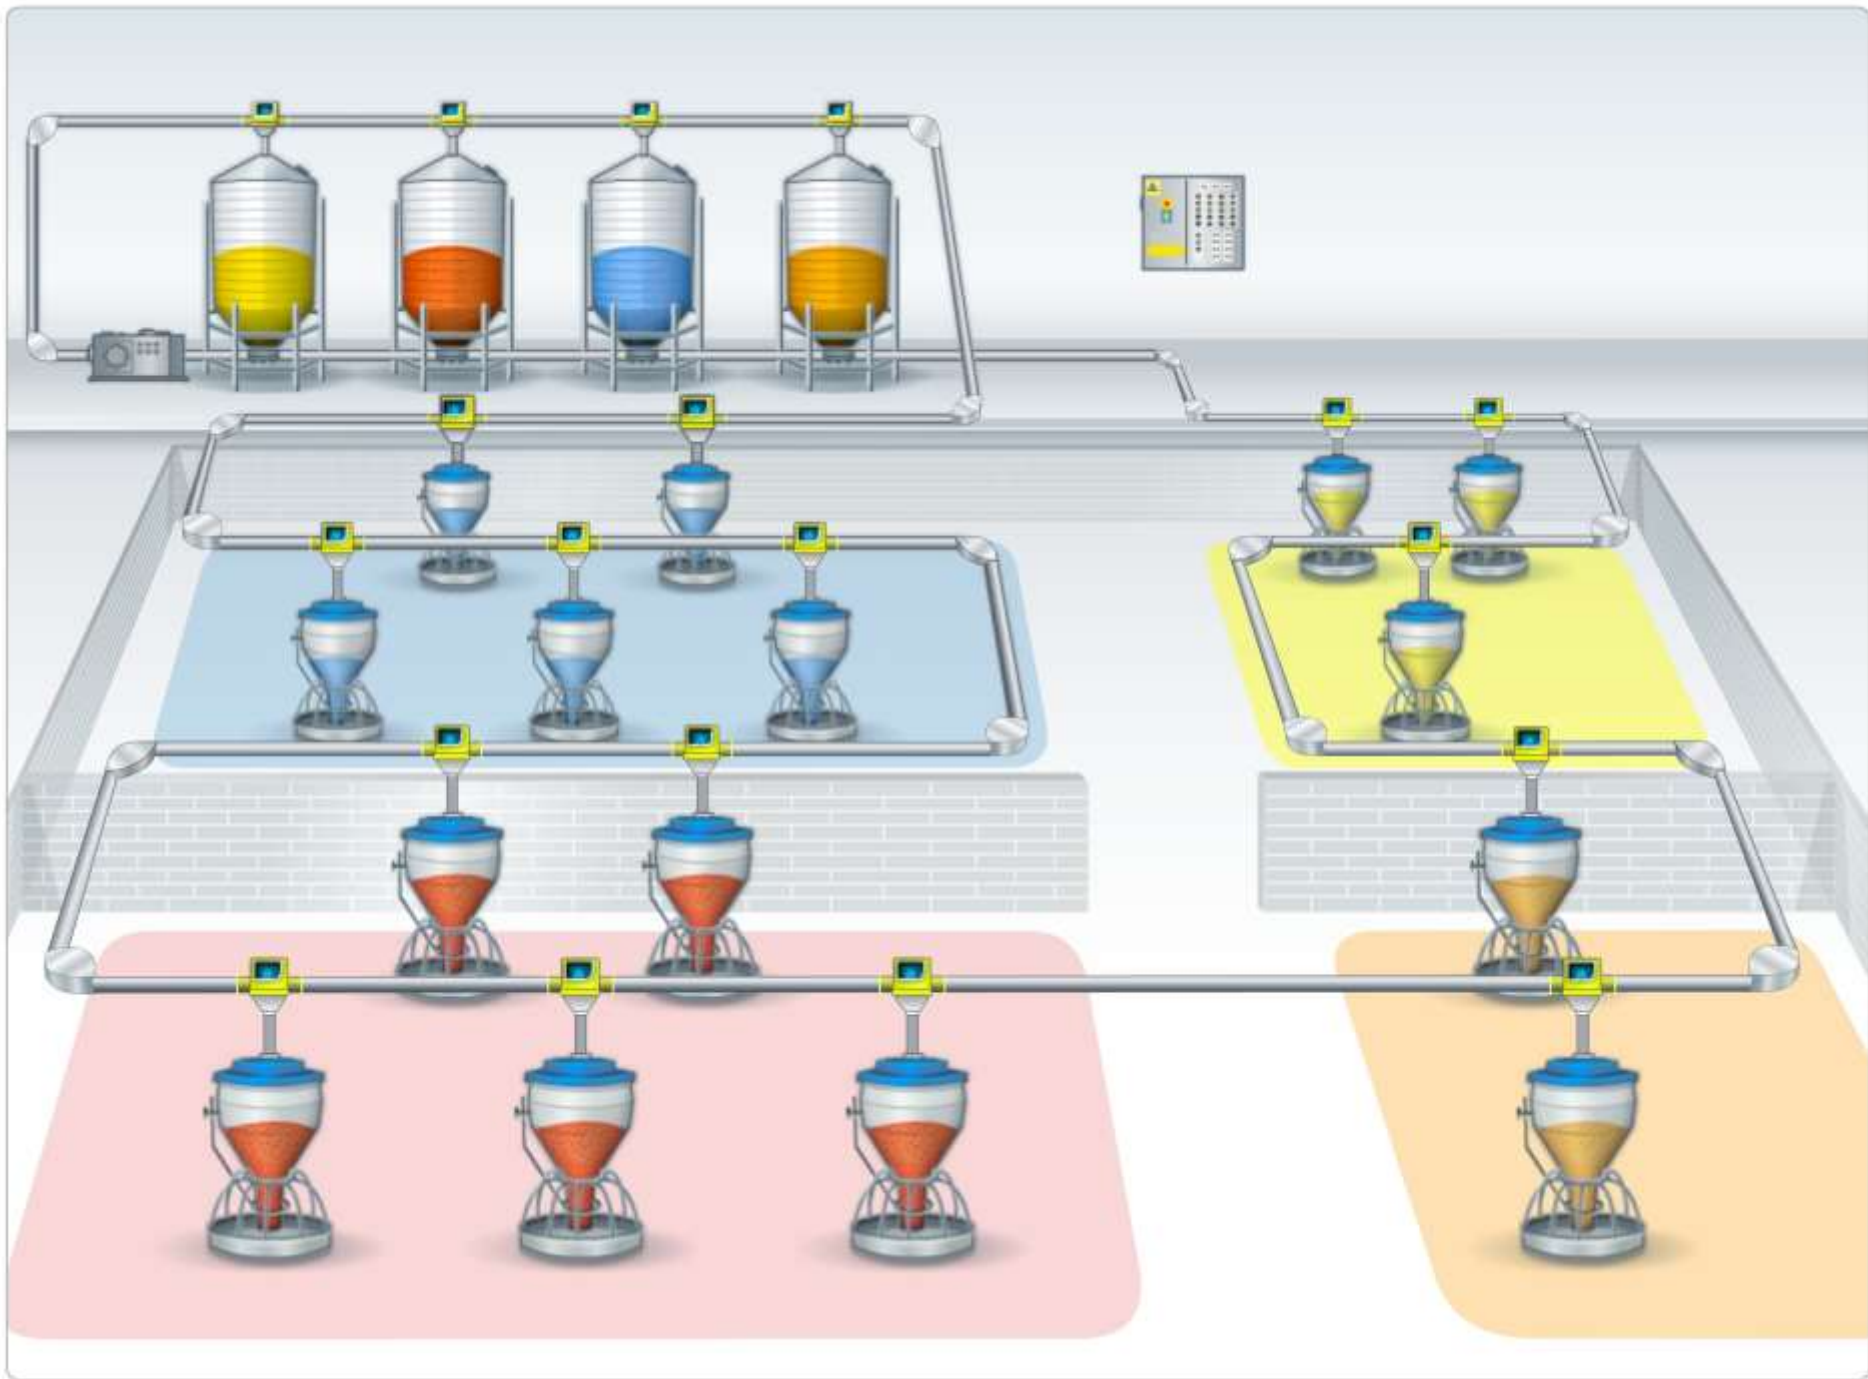

**HODOWCA** Sp. z o.o.

 **HODOWCA**

SAZANIE, FERM

65 300

POD NAPIĘCIEM

KORAL FS

**HODOWCA** Sp. z o.o.

Panel of electrical controls featuring a 4x4 grid of indicator lights (red, green, yellow) and a 4x4 grid of black rotary switches. Below this grid are two columns of additional controls, including a green and yellow indicator light, and two columns of black rotary switches and indicator lights.

HDS 1291 ST

**KÄRCHER**